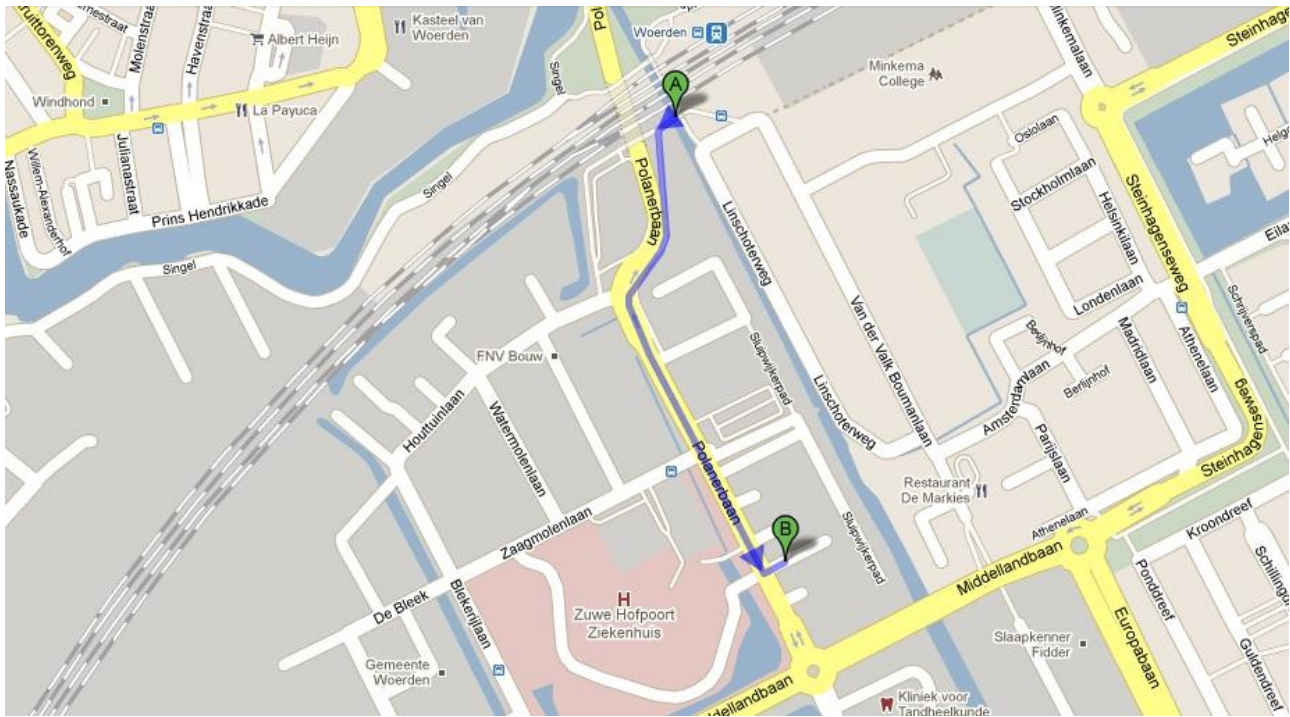

Walking and Driving Directions to QualiTest NL Headquarters

By Public transportation:

<u>From</u>	<u>Train</u>	<u>Direction</u>	<u>Time</u>
Utrecht Centraal	Sprinter NS train	Den Haag	13 min
Amsterdam Centraal	Sprinter NS train	Rotterdam	41 min
Rotterdam Centraal	Sprinter NS train	Uitgeest	37 min

Walking directions from Woerden station:

By Car:

<u>From</u>	<u>Road</u>	<u>Twards</u>	<u>Exit</u>	<u>Distance</u>
Utrecht	A12	Woerden	14 -> N204	20 Km
Amsterdam	A2 -> A12	Utrecht -> Woerden	14 -> N204	40 Km
Rotterdam	A20 -> A12	Gouda -> Woerden	14 -> N204	41 Km
Den Haag	A12	Woerden	14 -> N204	49 Km

1. At Exit 14 Drive north towards **Europabaan/N204** 1,0 km
2. At the roundabout take the 2nd exit towards **Middellandbaan** 350 m
3. At the roundabout take the first exit towards **Polanerbaan** 120 m
4. Take the second turn right **Polanerbaan 13A-N** 21 m